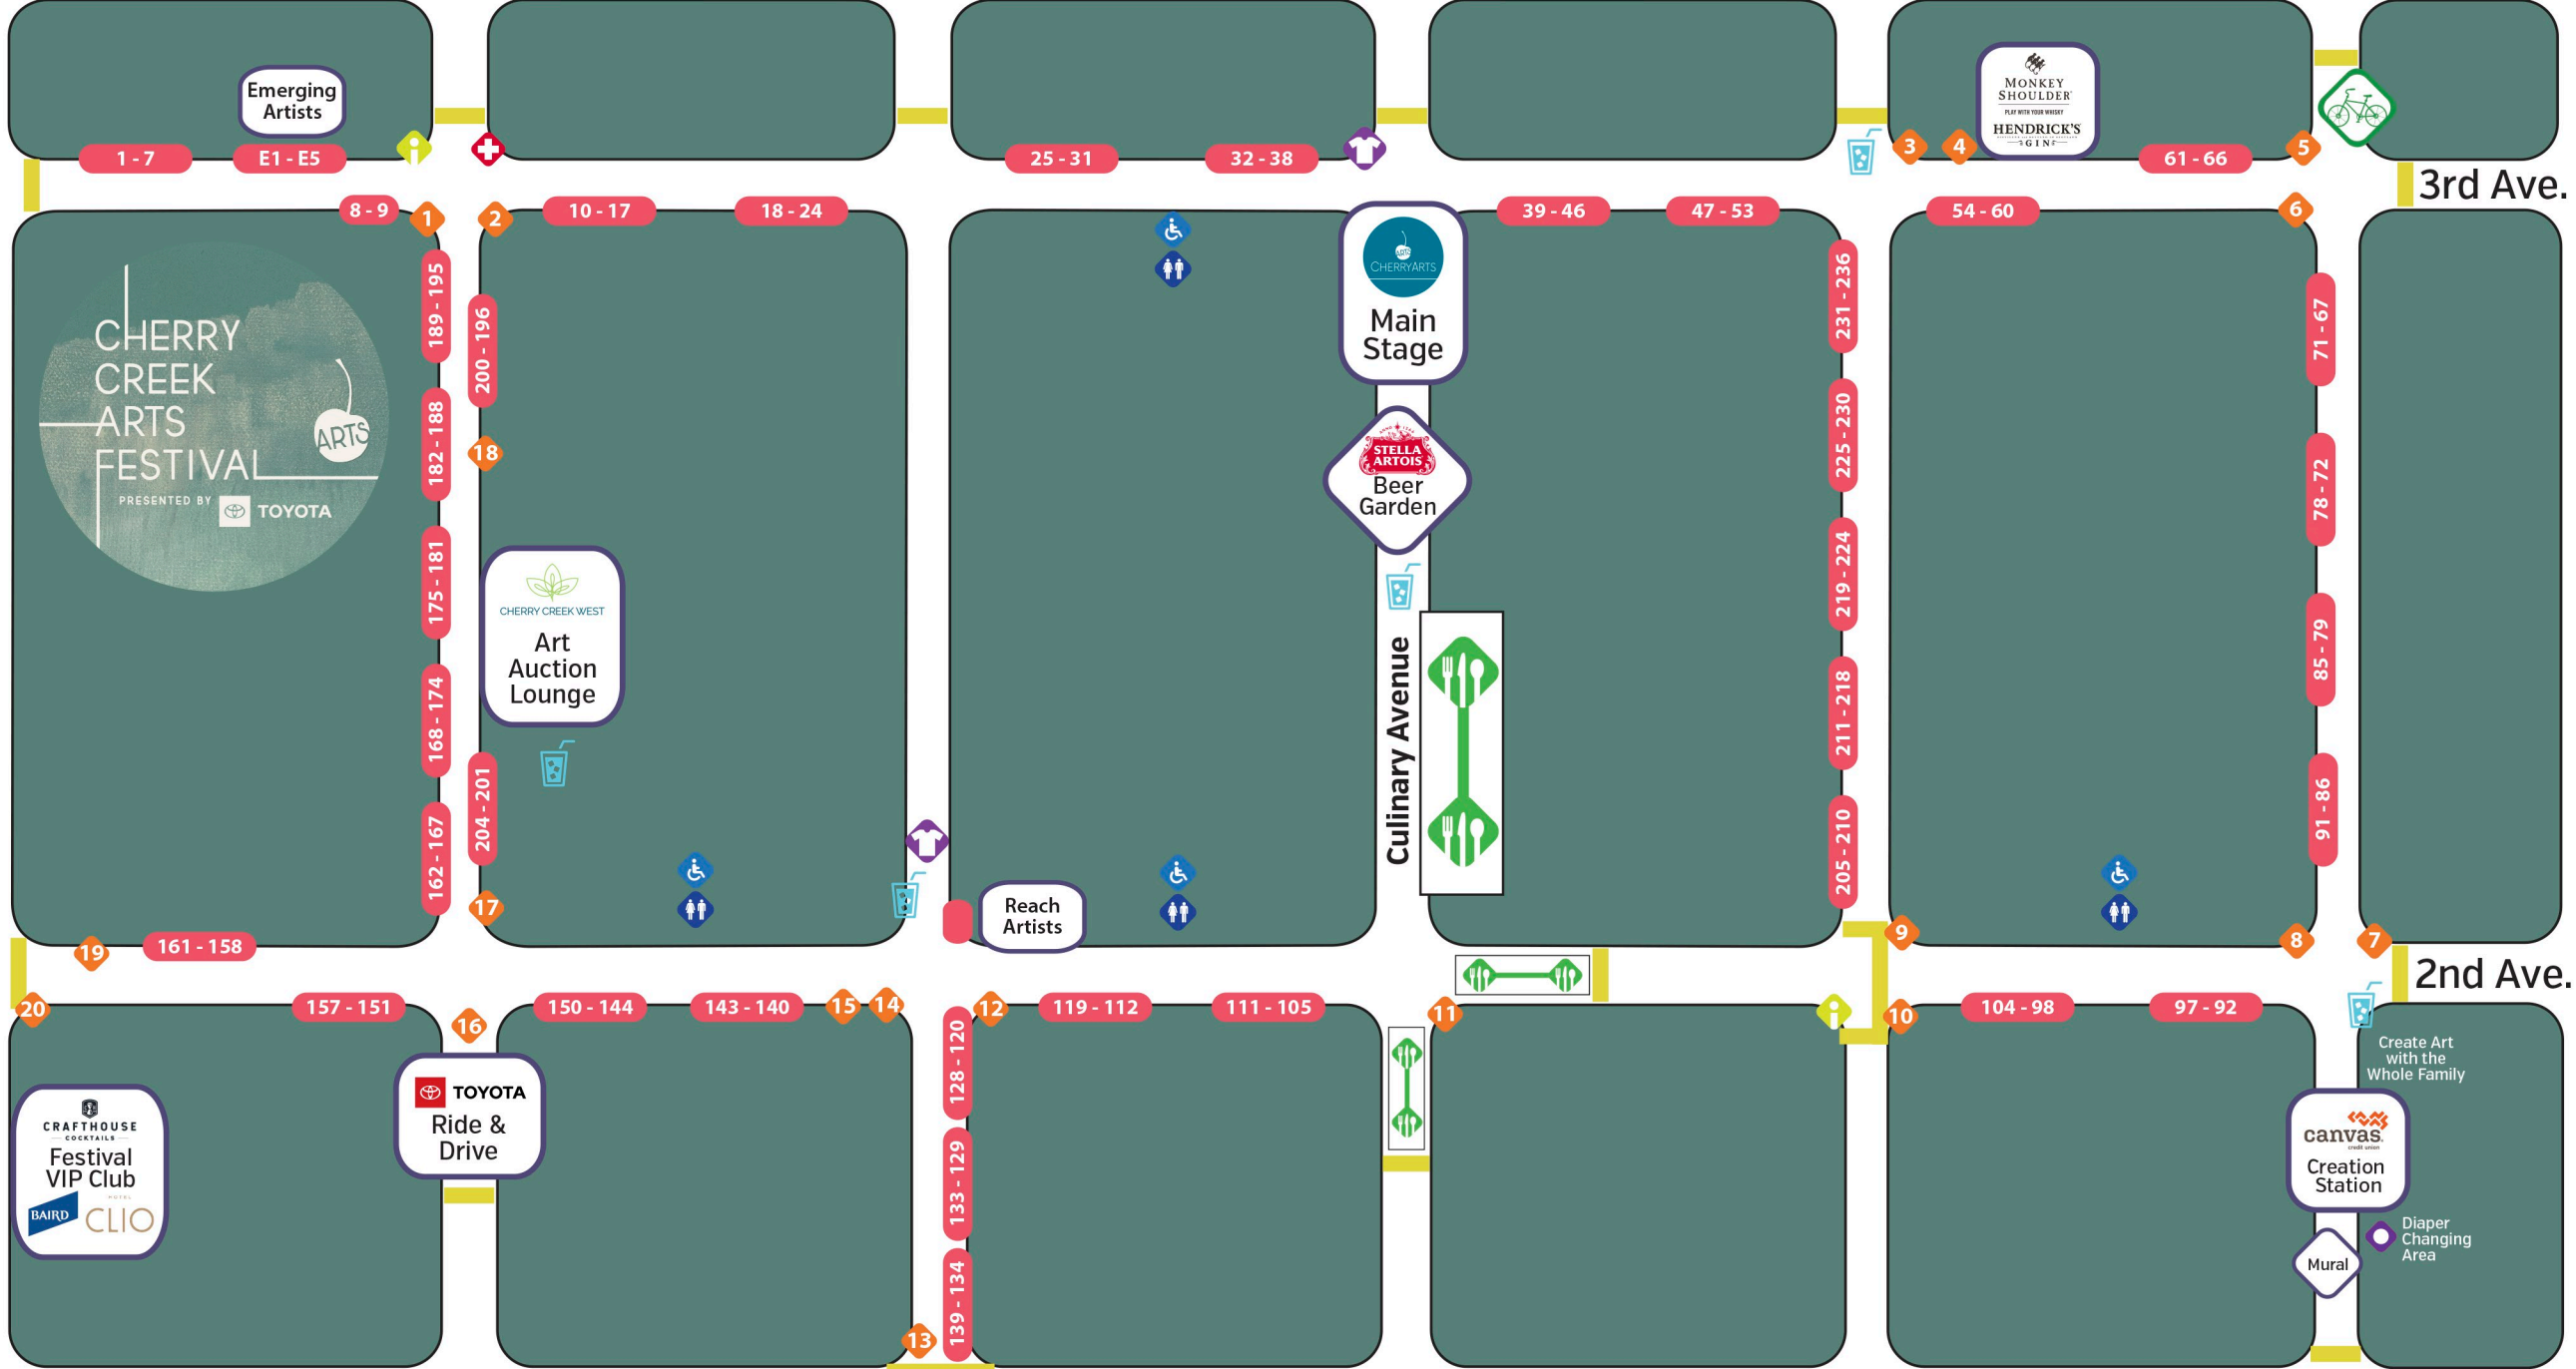

Clayton Detroit Fillmore Milwaukee St. Paul Steele

Map Legend

- First Aid
- Information Booth
- Restrooms with Disability Access
- Programs & Stage
- Artist Booths
- CherryArts Bar
- Culinary
- Bike Parking

Sponsor Locations

- 1 Breckenridge
- 2 BASIL HAYDEN'S
- 3 DonJulio
- 4 MONKEY SHOULDER
- 5 uchealth
- 6 LeafFilter
- 7 HENDRICK'S
- 8 canvas
- 9 RetelOne
- 10 THE DENVER POST COMMUNITY
- 11 Dreamstyle
- 12 CRAFTHOUSE
- 13 XcelEnergy
- 14 planetarie
- 15 COLORADO HOMES
- 16 TOYOTA
- 17 xfinity
- 18 LIFETIME WINDOWS & SIDING
- 19 ORVIS
- 20 CLIO